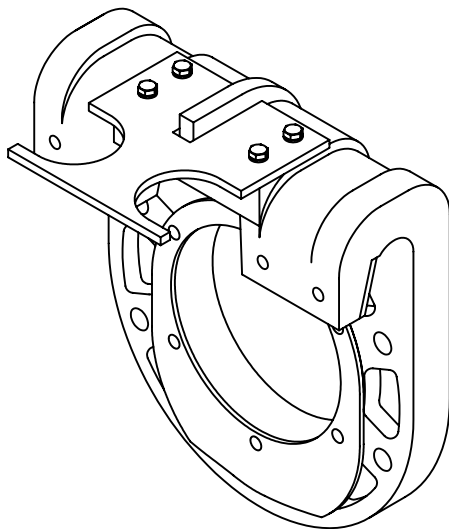

LGB-0200-EX GUIDE PLATE
BRONZE
FOR 2" GUIDE RAILS

POF-0600-EX FLANGE
65-45-12 DUCTILE IRON
FITS STANDARD 6" ANSI
FLANGES.

BSP-0200-EX
SUPPORT PLATE
BRONZE

SP-0600-EX RING
BRONZE
BOLT IN DESIGN

ASSEMBLED VIEW
POF-0600-EX

SPECIFICATION SHEET DIMENSIONAL DATA	
SCALE:	PART NO.
NONE	PULL-OUT FLANGE