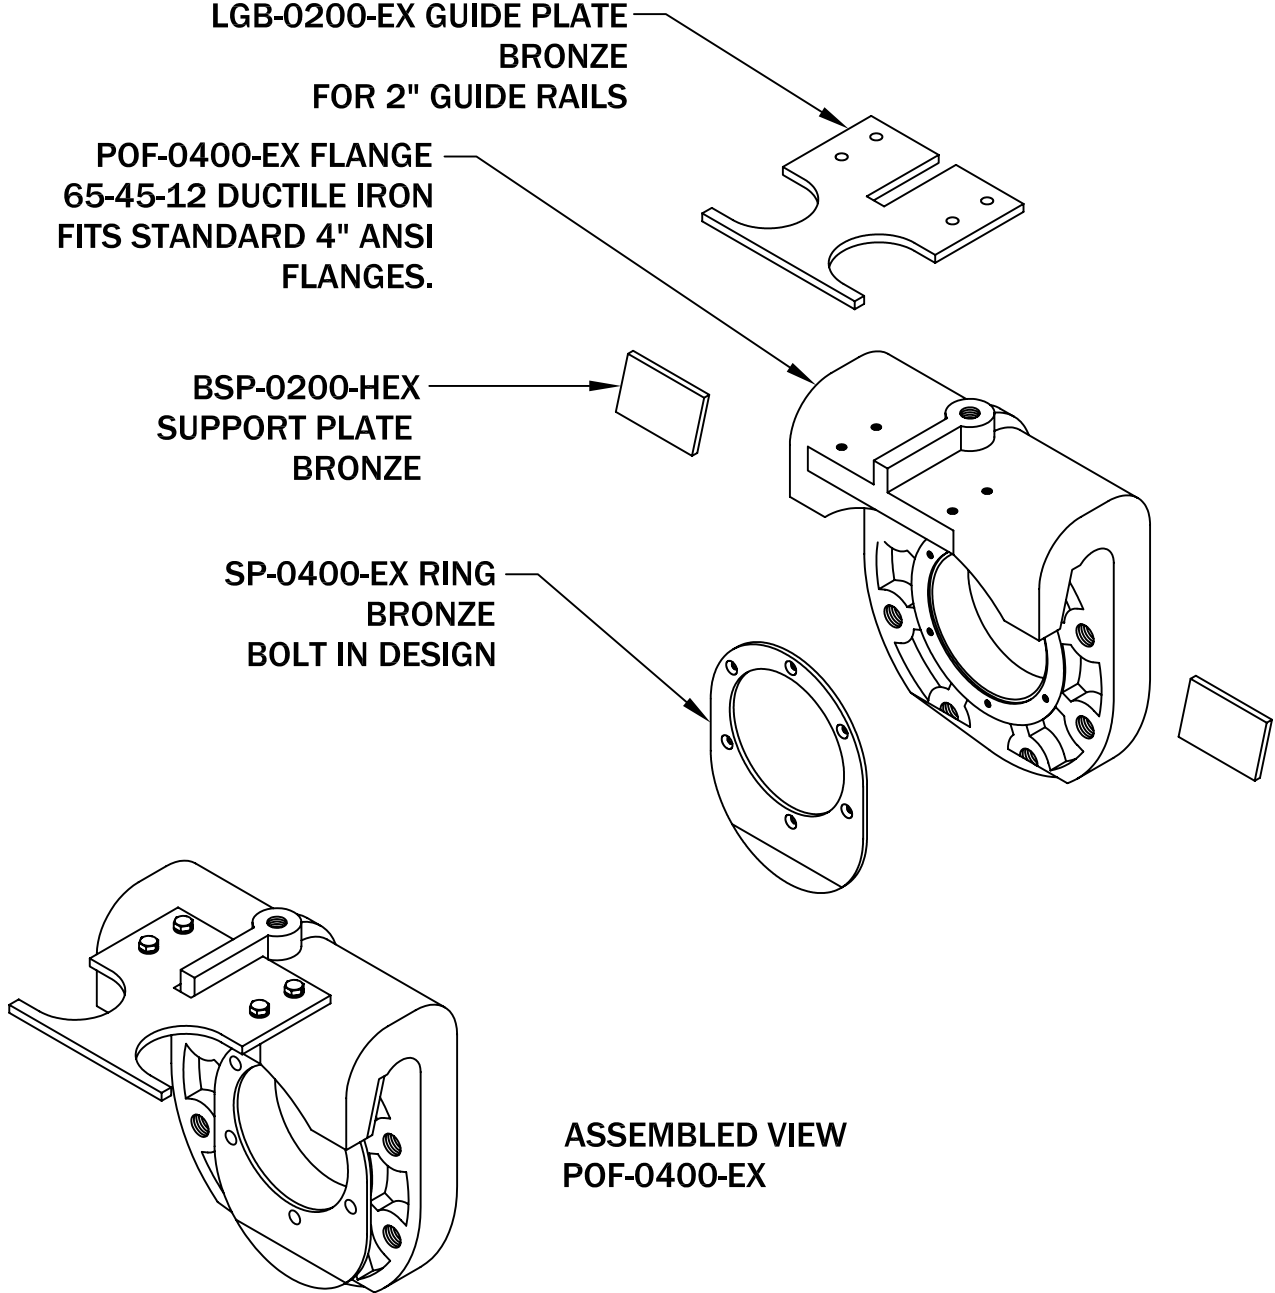

LGB-0200-EX GUIDE PLATE
BRONZE
FOR 2" GUIDE RAILS

POF-0400-EX FLANGE
65-45-12 DUCTILE IRON
FITS STANDARD 4" ANSI
FLANGES.

BSP-0200-HEX
SUPPORT PLATE
BRONZE

SP-0400-EX RING
BRONZE
BOLT IN DESIGN

ASSEMBLED VIEW
POF-0400-EX

ALL INFORMATION CONTAINED IN THIS DRAWING IS
CONFIDENTIAL AND PROPRIETARY TO CONERY MFG, INC.

CHANGES	TOLERANCES	DRAWN BY	DATE
F	DECIMALS	D. MIDDLETON	03/17/07
E	.XXX = ±.005	MATERIAL SPECIFICATION: AS NOTED	
D	.XX = ±.010		
C	FRACTIONAL		
B	X/X = ±.1/64		
A	ANGLES X° = ±1/2°		

SPECIFICATION SHEET DIMENSIONAL DATA	
SCALE:	PART NO.
NONE	PULL-OUT FLANGE